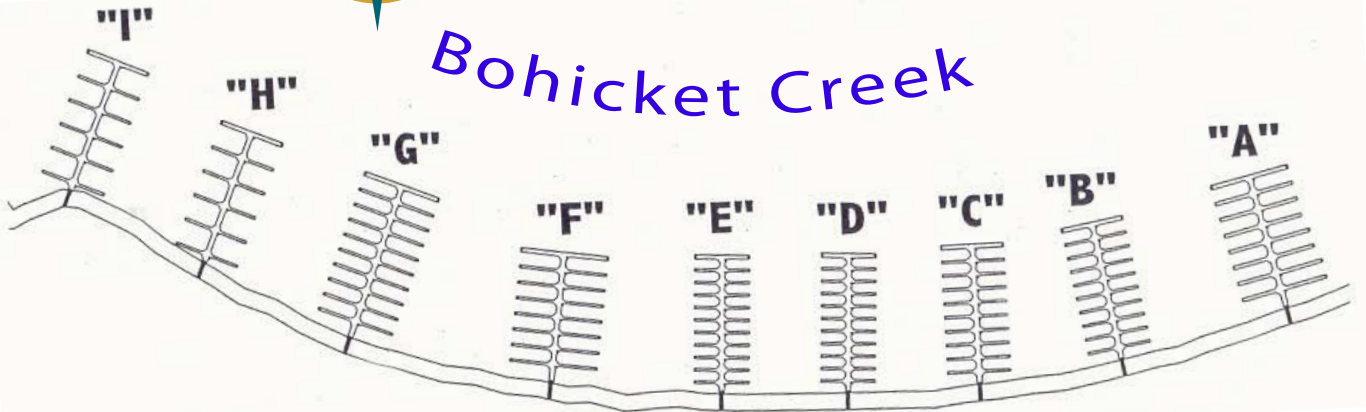

## Bohicket Creek

Dock	Slip	Length	Price		Dock	Slip	Length	Price
C	1	35	\$139,500		E	11	36	\$147,500
C	2	35	\$139,500		E	14	40	\$158,500
C	3	35	\$139,500		G	11	45	\$179,500
C	4	35	\$139,500		H	1	37	\$139,500
C	7	35	\$142,000		H	2	37	\$143,750
C	8	35	\$144,500		H	3	37	\$143,750
C	9	35	\$144,500		H	10	37	\$139,500
C	10	35	\$149,000		H	11	37	\$143,750
C	11	35	\$139,500		H	12	37	\$143,750
C	12	35	\$139,500		H	13	37	\$143,750
C	13	35	\$139,500		H	16	37	\$143,750
C	16	35	\$142,000		H	17	37	\$143,750
C	17	35	\$142,000					
D	1	30	\$137,500					
D	3	30	\$137,500					
D	7	30	\$137,500					
D	8	30	\$137,500					
D	9	30	\$137,500					
D	19	30	\$137,500					
E	1	36	\$147,500					
E	2	36	\$147,500					
E	3	40	\$158,500					
E	4	40	\$158,500					
E	6	40	\$158,500					