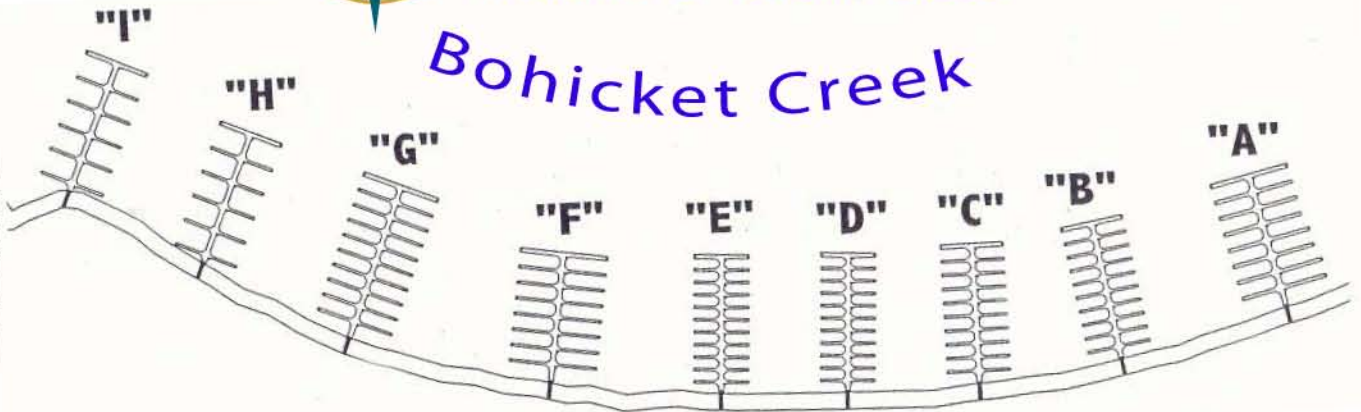

Bohicket
MARINA & YACHT CLUB

Bohicket Creek

Bohicket Marina - Current Wet Slip Price List

Dock	Slip	Length	Price		Dock	Slip	Length	Price
C	2	35	\$142,000		E	1	36	\$147,500
C	3	35	\$143,000		E	2	36	\$147,500
C	4	35	\$144,000		E	3	40	\$158,500
C	6	35	\$146,000		E	4	40	\$158,500
C	7	35	\$147,000		E	6	40	\$158,500
C	8	35	\$148,000		E	11	36	\$147,500
C	10	35	\$148,000		E	14	40	\$158,500
C	11	35	\$141,000		F	ALL SLIPS HAVE BEEN SOLD		
C	12	35	\$142,000		G	11	45	\$179,500
C	13	35	\$143,000		H	1	37	\$144,000
C	17	35	\$147,000		H	2	37	\$144,000
C	20	35	\$148,000		H	3	37	\$144,000
D	1	30	\$137,500		H	10	37	\$144,000
D	3	30	\$137,500		H	11	37	\$144,000
D	7	30	\$137,500		H	12	37	\$144,000
D	8	30	\$137,500		H	13	37	\$144,000
D	9	30	\$137,500		H	16	37	\$147,000
D	19	30	\$137,500		H	17	37	\$148,000